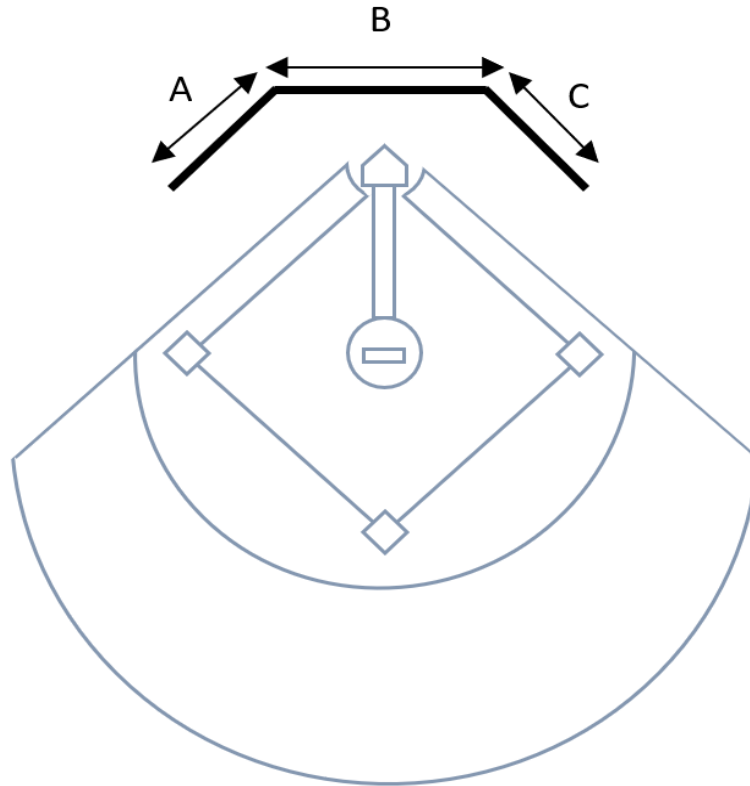

Removable Folding Wall Pads Measure + Install

EST. **AK** 1990 **ATHLETIC EQUIPMENT**

Please contact customer service if you have any questions
sales@akathletics.com

Measure Fence Padding

AK Athletics manufactures fence padding from 4' – 6' tall. Each panel in the fence pad is 2' wide. If you have an odd number of feet, call into our sales department to tailor the padding to fit your needs.

Install Fence Padding

We recommend sections no longer than 6 panels; 12'. Anything larger is too difficult to handle and install. Each panel has 3 grommet eye holes on the top and bottom. The pads are designed to be installed onto a chain link fence, using a zip tie to attach the panel to the fence. Don't forget to tie down the bottom portion of the pad to prevent the wind from blowing the pad upward.